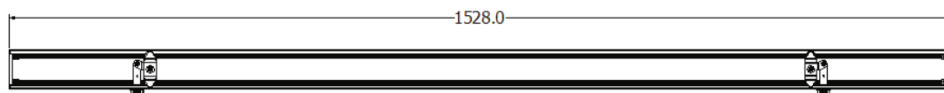

### powerplus LED Lichtbandsystem

1534.0\*31.0

SIT

1528.0\*31.0\*64.5

FLU

1528.0\*33.0\*64.5

VEK

1582.0\*31.0\*64.5