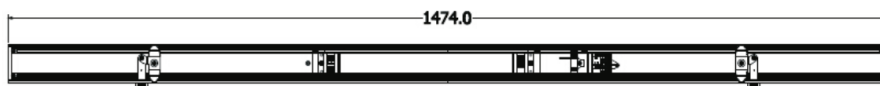

1474.0*29.5*64.5

TR