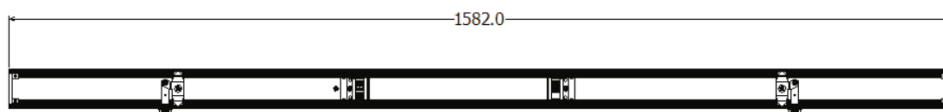

### powerplus LED Lichtbandsystem

1534.0\*31.0

SIT

1528.0\*31.0\*64.5

FLU

1528.0\*33.0\*64.5

VEK

1582.0\*31.0\*64.5