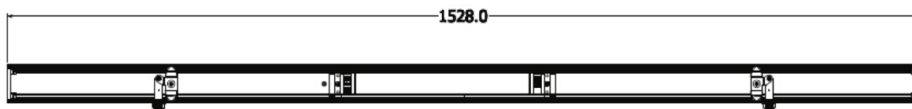

1528.0*31.0*64.5

PH